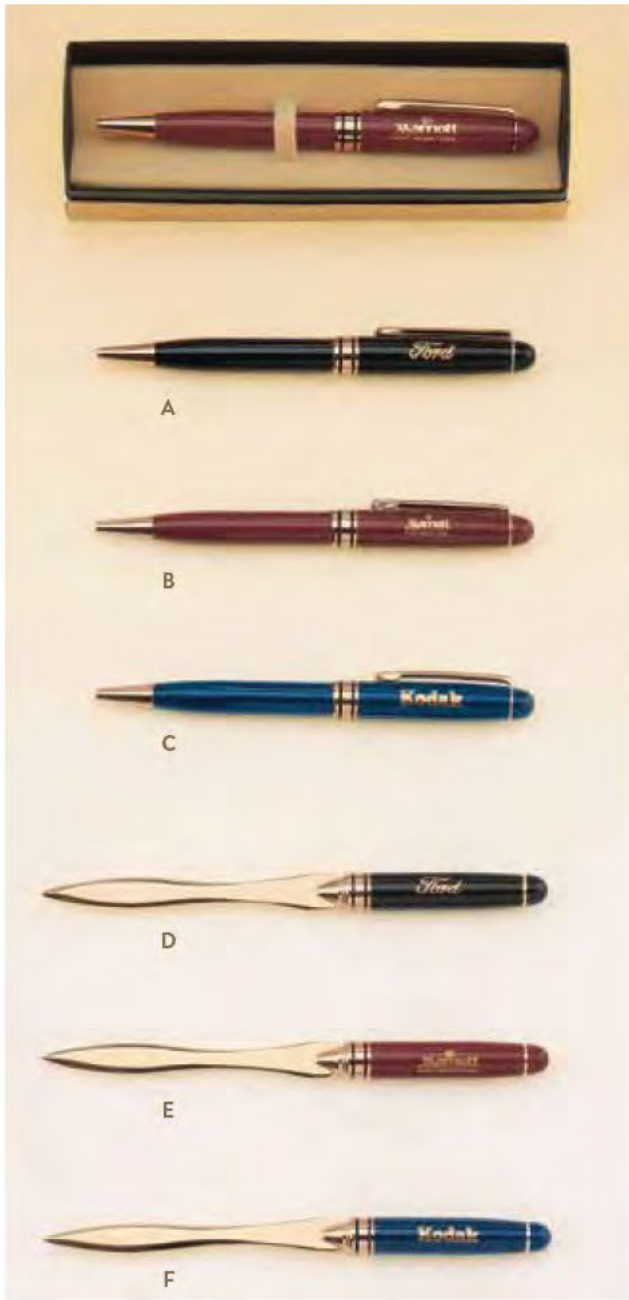

Pen & Letter Openers

Brass Writing Instruments and Letter Openers

A	PS5660BK (Black)	5.25 inches	$14.70
B	PS5662BR (Burgundy)	5.25 inches	$14.70
C	PS5664BL (Blue)	5.25 inches	$14.70
D	PS5684BK (Black)*	6.25 inches	$12.75
E	PS5682BR (Burgundy)*	6.25 inches	$12.75
F	PS5680BL (Blue)	6.25 inches	$12.75

PRICE INCLUDES GIFT BOX
METAL PENS AND LETTER OPENERS CAN BE
LASER OR MECHANICALLY ENGRAVED
*LIMITED AVAILABILITY IN 2017