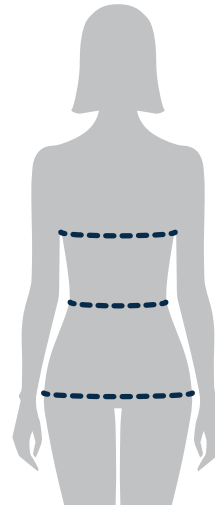

SIZE CHARTS

Neck
Measure at the base of the thickest part of your neck.

Sleeve
Start at the center back of the neck, measure across the shoulder to the elbow and down to the wrist. Round up to the nearest half inch.

Chest
Measure under your arms, around the fullest part of your chest.

Waist
Measure around the natural waistline, keeping the tape comfortably loose.

Hip
With feet together, measure around the fullest part of the body at the seat.

Bust
Measure under your arms, around the fullest part of your bust.

Waist
Measure around the natural waistline, keeping the tape comfortably loose.

Hip
With feet together, measure around the fullest part of the body at the seat.