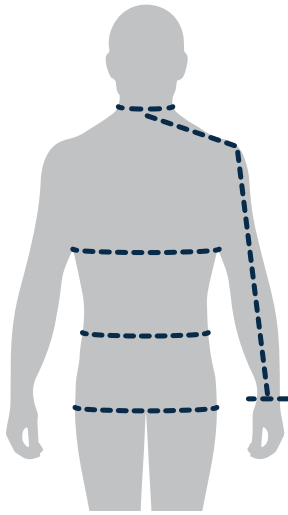

SIZE CHARTS

Neck
Measure at the base of the thickest part of your neck.

Sleeve
Start at the center back of the neck, measure across the shoulder to the elbow and down to the wrist. Round up to the nearest half inch.

Chest
Measure under your arms, around the fullest part of your chest.

Waist
Measure around the natural waistline, keeping the tape comfortably loose.

Hip
With feet together, measure around the fullest part of the body at the seat.

Bust
Measure under your arms, around the fullest part of your bust.

Waist
Measure around the natural waistline, keeping the tape comfortably loose.

Hip
With feet together, measure around the fullest part of the body at the seat.

MEN'S TOPS BODY MEASUREMENTS

	XS	S	M	L	XL	2XL	3XL	4XL	5XL
Neck	13 - 13.5	14 - 14.5	15 - 15.5	16 - 16.5	17 - 17.5	18 - 18.5	19 - 19.5	20 - 20.5	21 - 21.5
Chest	30 - 32	34 - 36	38 - 40	42 - 44	46 - 48	50 - 52	54 - 56	58 - 60	62 - 64
Sleeve	32 - 32.5	33 - 33.5	34 - 34.5	35 - 35.5	36 - 36.5	37 - 37.5	38 - 38.5	39 - 39.5	39 - 39.5